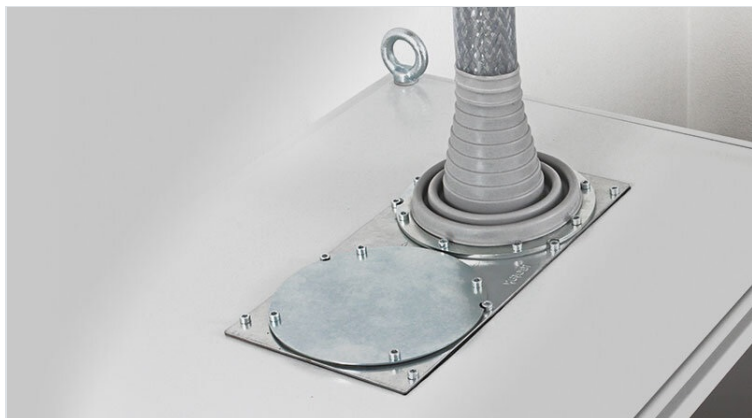

# KEL-ULTRA flexibele piramide kabeldoorvoertules

voor enkele kabels met diameters tot 115 mm / IP66 / UL Type 12

WE  
CONTROL  
COMPONENTS

[Bestel direct online @ CC Nederland »](#)

[Voor aanvragen uit België klik hier »](#)

The KEL-ULTRA flex is designed as a cable entry grommet for any large cable or conduit that is difficult to manage. The KEL-ULTRA flex comes in two sizes and is ideal for routing and sealing cables and conduits with a diameter from 25 to 115 mm. Due to the high flexibility of the elastomer pyramid, inserting large, thick cables with KEL-ULTRA flex is easier than using standard cable glands.

After inserting the cable or conduit, the KEL-ULTRA flex is quickly and easily mounted with the metal ring and screws. This ring enables a circular fixing and sealing of the grommet at the enclosure wall. The ring is supplied with each KEL-ULTRA flex.

## Voordelen

- Het is mogelijk om stugge kabels te monteren onder een hoek
- Beschermingsgraad IP66 (conform EN 60529)