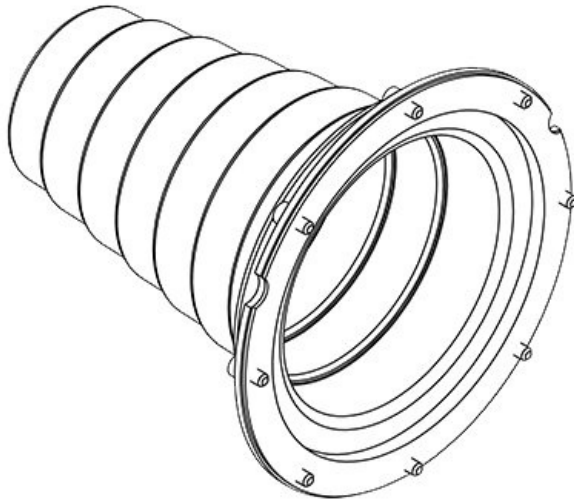

The KEL-ULTRA flex is designed as a cable entry grommet for any large cable or conduit that is difficult to manage. The KEL-ULTRA flex comes in two sizes and is ideal for routing and sealing cables and conduits with a diameter from 25 to 115 mm. Due to the high flexibility of the elastomer pyramid, inserting large, thick cables with KEL-ULTRA flex is easier than using standard cable glands.

After inserting the cable or conduit, the KEL-ULTRA flex is quickly and easily mounted with the metal ring and screws. This ring enables a circular fixing and sealing of the grommet at the enclosure wall. The ring is supplied with each KEL-ULTRA flex.

## Producttypes en maten

KEL-ULTRA flex 1

|                    |                   |                           |                    |
|--------------------|-------------------|---------------------------|--------------------|
| Art.nr.            | <b>42630</b>      | Externe diameter          | <b>168 mm</b>      |
| EAN                | <b>4251269309</b> | Inbouwmaat                | <b>140 mm</b>      |
| Aantal             | <b>1</b>          | rond                      |                    |
| Voor aantal kabels | <b>1</b>          | Aantal schroefgaten       | <b>8</b>           |
| Max. kabeldiameter | <b>90 mm</b>      | Diameter van schroefgaten | <b>5,5 mm</b>      |
| Hoogte             | <b>175,5 mm</b>   | Voor                      | <b>1 x 25 - 90</b> |
| Montage hoogte     | <b>175,5 mm</b>   | kabeldiameter             | <b>mm</b>          |
|                    |                   | s                         |                    |